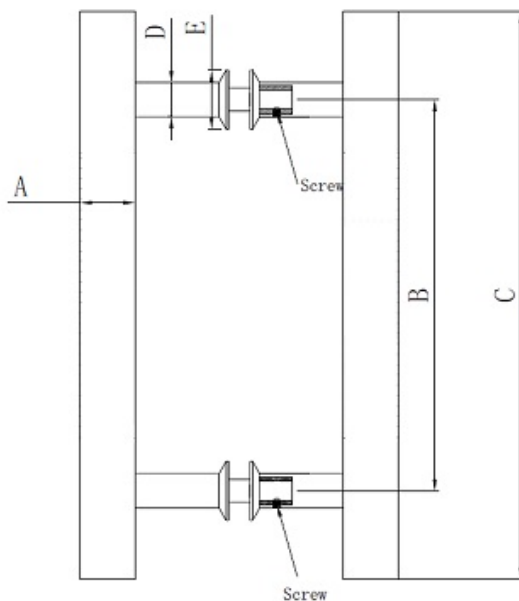

PRODUCT SHEET

Description:

Door Handle "Oder" SS304 Black Finish, $\varnothing 25 \times 400 \text{mm}$, cc 300mm, 8-12mm Glass Thickness, Bore: $\varnothing 12 \text{mm}$

Item number:

17.87.006-4

Units	Box	Carton	HS Code	Barcode
Pair	1	10	8302415000	 5704866499699

ITEM NO.	A (\varnothing)	B	C	D (\varnothing)	E (\varnothing)	FINISH
17.87.000-0	25	200	300	19	25	BRUSHED
17.87.005-0	25	300	400	19	25	POLISHED
17.87.006-0	25	300	400	19	25	BRUSHED
17.87.009-0	25	600	1000	19	25	BRUSHED
17.87.010-0	32	300	450	22	27.5	BRUSHED
17.87.015-0	32	400	550	22	27.5	POLISHED
17.87.016-0	32	400	550	22	27.5	BRUSHED
17.87.020-0	32	400	600	22	27.5	BRUSHED